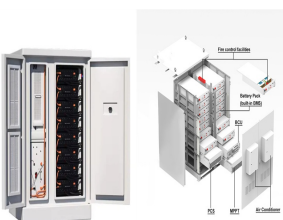

WATT ELECTRICAL in the city Bloemfontein by the address 54 Krause St, Oranjesig, Bloemfontein, 9301, South Africa. Watt Electric the best in Bloemfontein. What you are looking for in power, you will find it there. BL. If you want to delete information about the company, select option #1, "Remove organization information".