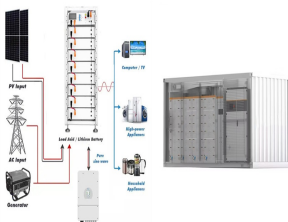

Today, the media claimed that Japan's Honda has developed a new type of magnesium battery with lower production costs but superior performance than lithium batteries. Honda Electric ???