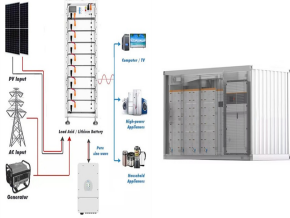

HONDA HOME ENERGY STORAGE SYSTEM