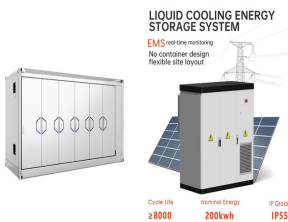

Huijue's solar energy storage solutions are tailored for maximum efficiency and site-specific requirements. Our comprehensive range includes custom-designed systems that integrate ???