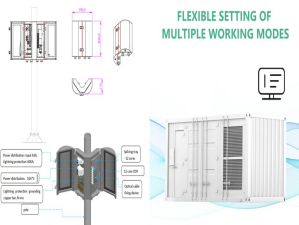

Due to its high cycle lifetime, The energy storage system containers are also used for peak-shaving, thereby reducing the electricity bill. Our containerised energy storage system